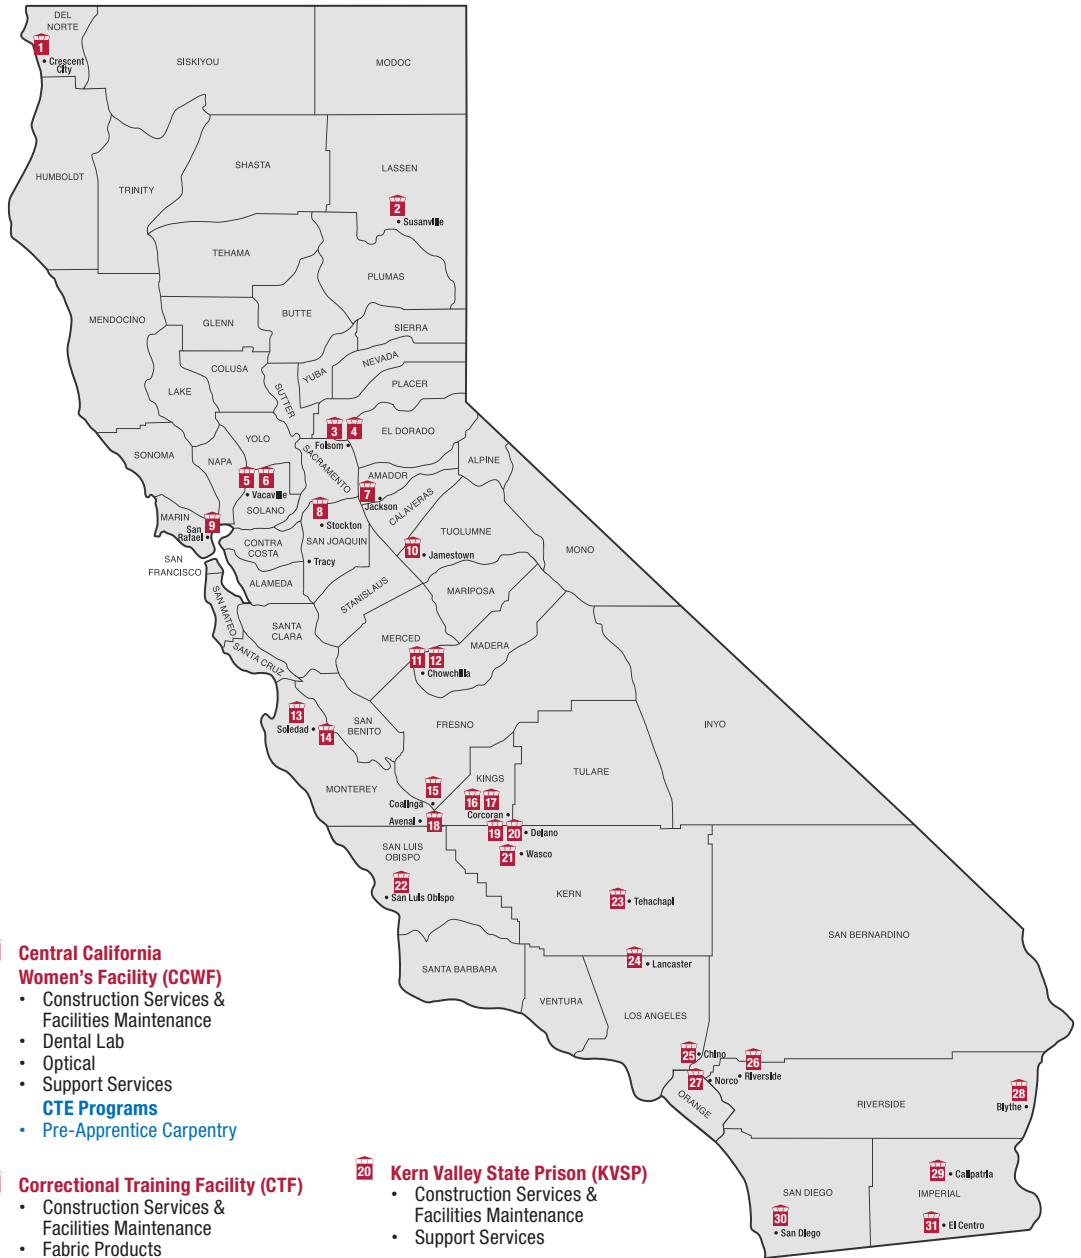

CALPIA Enterprise, Career Technical Education (CTE), and Joint Venture (JV) Locations

ADULT INSTITUTIONS

- 1 Pelican Bay State Prison (P BSP)**
 - Construction Services & Facilities Maintenance
 - Laundry
 - Support Services
 - CTE Programs**
 - Computer-Aided Design
 - Computer Coding
- 2 High Desert State Prison (HDSP)**
 - Construction Services & Facilities Maintenance
 - Support Services
 - JV Program**
 - Barnum Farming
- 3 Folsom State Prison (FSP)**
 - Construction Services & Facilities Maintenance
 - Digital Services
 - License Plates
 - Metal Products
 - Metal Signs
 - Modular Building
 - Printing
 - Support Services
 - CTE Programs**
 - Computer-Aided Design
 - Pre-Apprentice Construction Labor
 - Pre-Apprentice Iron Worker
 - Pre-Apprentice Roofing
- 4 CSP Sacramento (SAC)**
 - Construction Services & Facilities Maintenance
 - Laundry
- 5 California Medical Facility (CMF)**
 - Construction Services & Facilities Maintenance
 - Support Services
- 6 CSP Solano (SOL)**
 - Bindery
 - Construction Services & Facilities Maintenance
 - Laundry
 - Metal Products
 - Optical
 - Support Services
 - JV Program**
 - Customer Model Laundry
- 7 Mule Creek State Prison (MCSP)**
 - Coffee Roasting
 - Construction Services & Facilities Maintenance
 - Fabric Products
 - Food & Beverage Packaging
 - Laundry
 - Mattress
 - Meat Cutting
 - Support Services
- 8 California Health Care Facility (CHCF)**
 - Construction Services & Facilities Maintenance
- 9 CSP San Quentin (SQ)**
 - Construction Services & Facilities Maintenance
 - CTE Programs**
 - AVP (Audio Video Production)
 - Computer Coding
 - Pre-Apprentice Construction Labor
- 10 Sierra Conservation Center (SCC)**
 - Construction Services & Facilities Maintenance
 - Fabric Products
- 11 Valley State Prison (VSP)**
 - Construction Services & Facilities Maintenance
 - Laundry
 - Optical